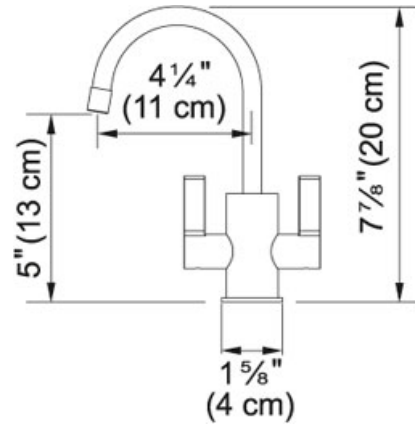

Hot and Filtered Cold Water Dispenser - Ambient LB10280

Satin Nickel | 120.0355.524

FAMILY : Point of Use and Filtration | SERIE : Hot and Filtered Cold Water Dispenser - Ambient | MODEL : LB10280 | FINISH : Satin Nickel

TECHNICAL DATA

Version	Hot & Filtered Cold Water Dispenser
Flow Rate	0.5 gpm
Spray Type	Full Spray
Cartridge	Ceramic Cartridge
Faucet Operation	2 Handle Mixer
Countertop hole diameter	1 3/8"
Spout Swivel Range	360°