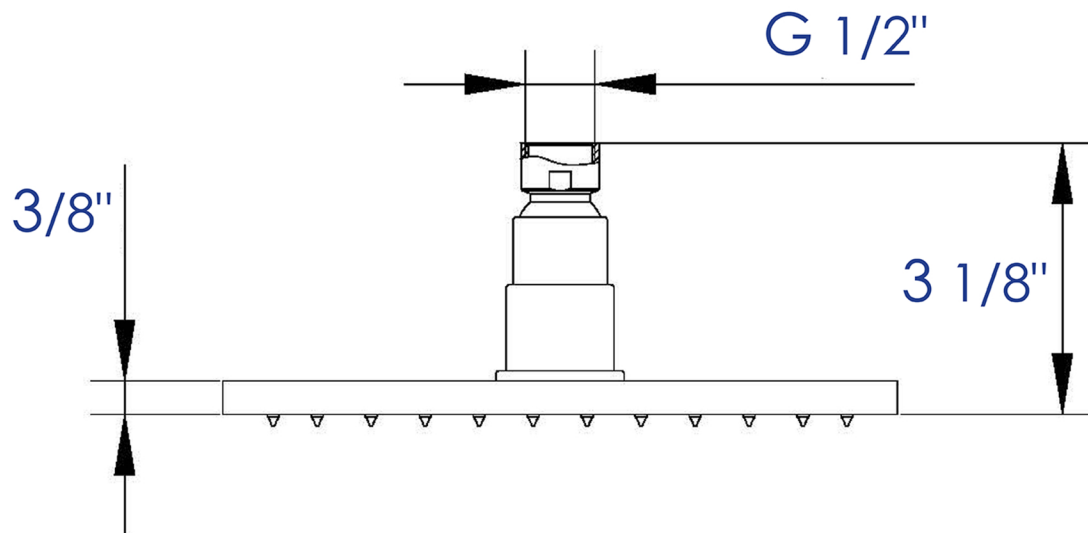

**LED8S**

8" Square Multi Color LED Rain Shower Head

**EAGO** USA

**Note:** All product dimensions are approximate and should be verified on site prior to installation.  
Visit [www.EAGOUSA.com](http://www.EAGOUSA.com) for more information.