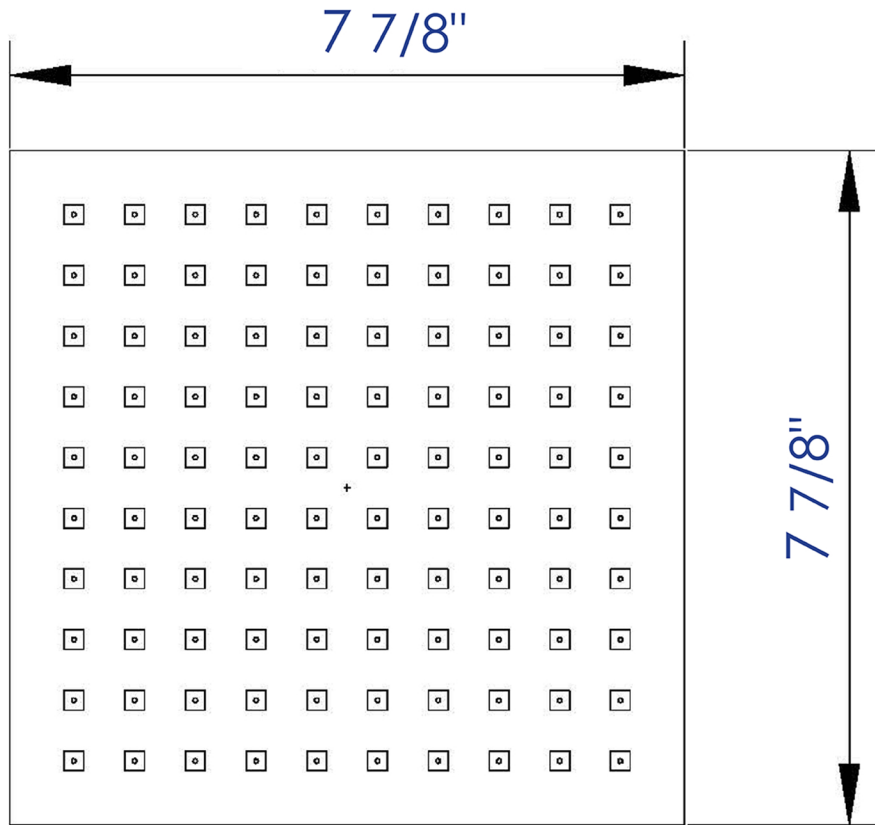

**LED8S**

8" Square Multi Color LED Rain Shower Head

**EAGO** USA

**Note:** All product dimensions are approximate and should be verified on site prior to installation.  
Visit [www.EAGOUSA.com](http://www.EAGOUSA.com) for more information.