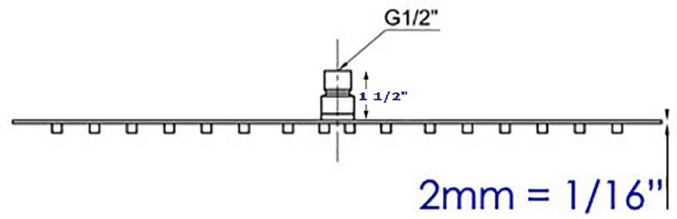

RAIN16R

Solid 16" Round Ultra Thin Rain Shower Head

15 3/4"

Note: All product dimensions are approximate and should be verified on site prior to installation.
Visit alfibrand.com for more information.