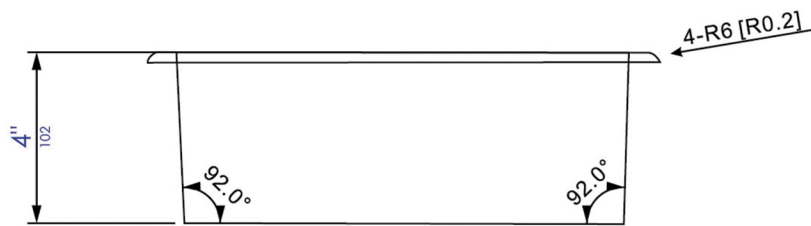

ABNP1212

12" x 12" Brushed Black, Copper or Gold PVD
Stainless Steel Square Single Shelf Shower

Wall Cut Out

Note: All product dimensions are approximate and should be verified on site prior to installation.
Visit www.ALFIbrand.com for more information.