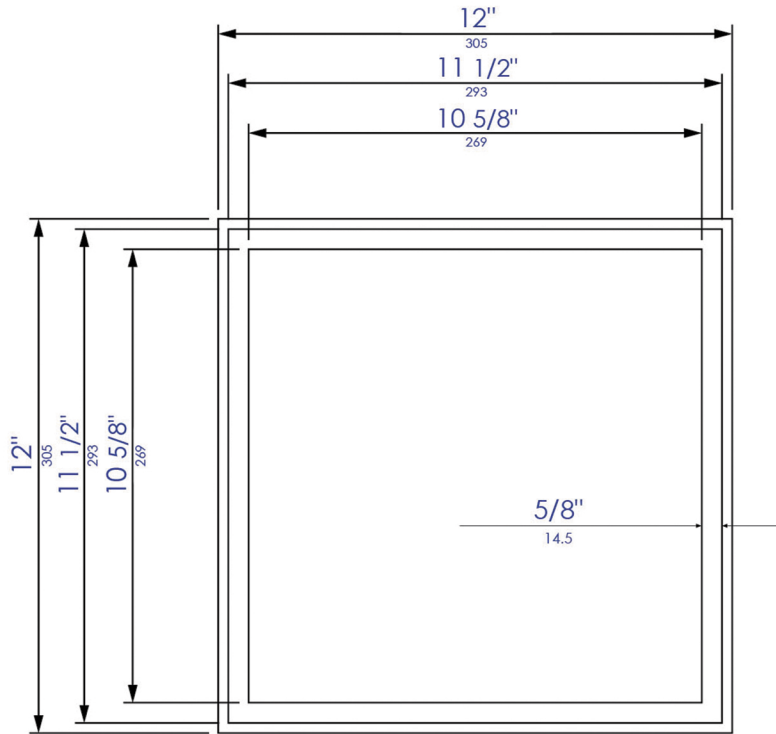

ABNP1212

12" x 12" Brushed Black, Copper or Gold PVD
Stainless Steel Square Single Shelf Shower

Wall Cut Out

Note: All product dimensions are approximate and should be verified on site prior to installation.
Visit www.ALFIbrand.com for more information.