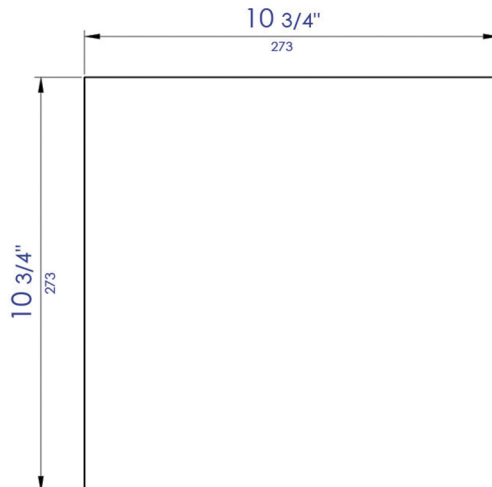

ABNP1212

12" x 12" Brushed Black, Copper or Gold PVD
Stainless Steel Square Single Shelf Shower

Wall Cut Out

Note: All product dimensions are approximate and should be verified on site prior to installation.
Visit www.ALFIbrand.com for more information.