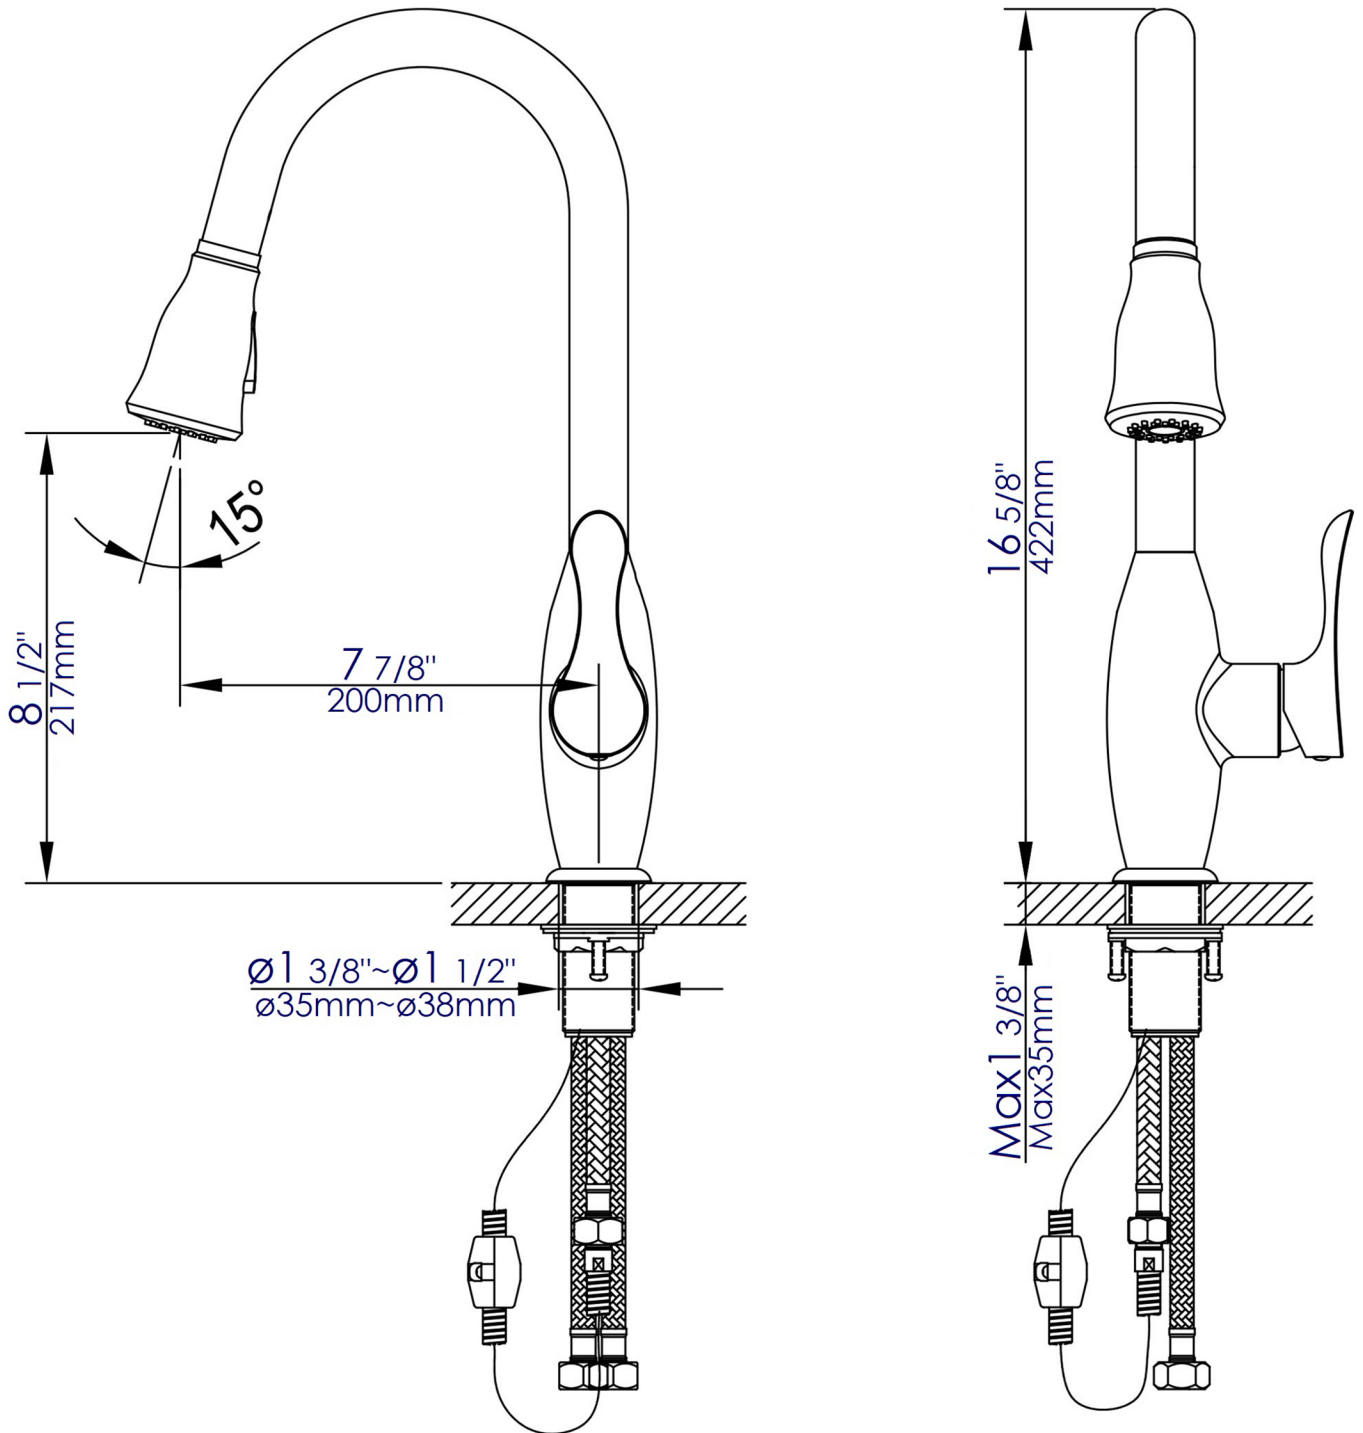

ABKF3783 Traditional Gooseneck Pull Down Kitchen Faucet

Note: All product dimensions are approximate and should be verified on site prior to installation.
Visit www.ALFIbrand.com for more information.