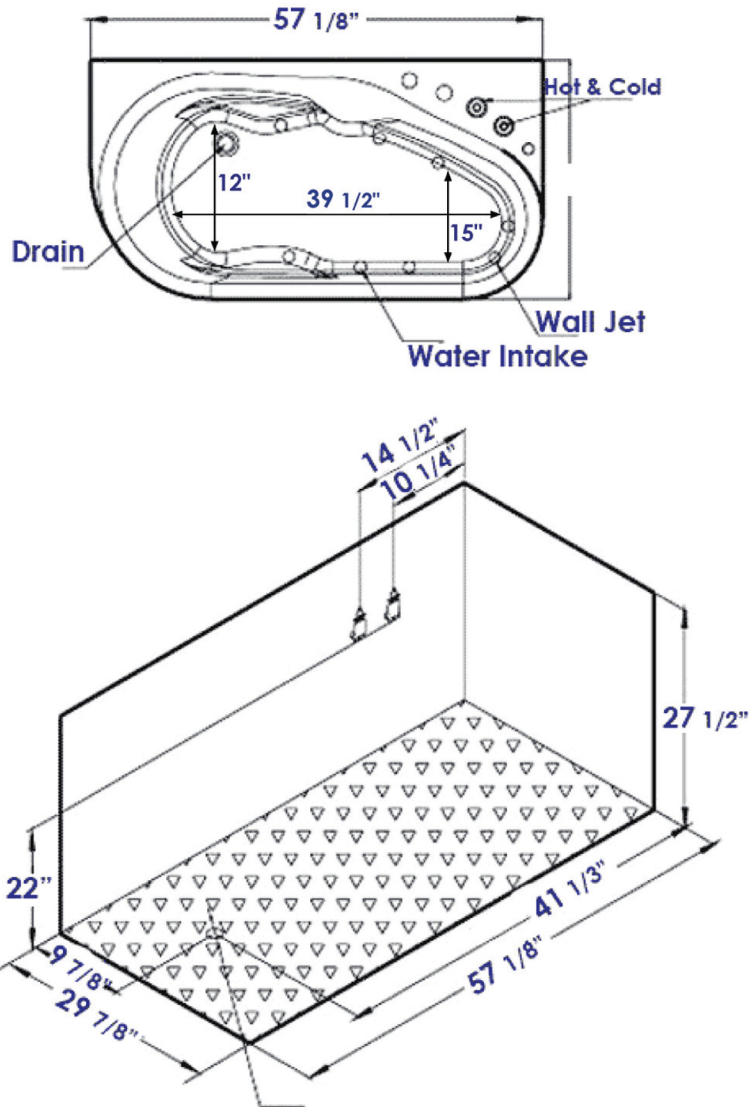

**AM175-R**

57" White Acrylic Corner Jetted Whirlpool Bath tub  
w/ Fixtures

**EAGO** USA

**Hand Held Shower Head**

**Note:** All product dimensions are approximate and should be verified on site prior to installation.  
Visit [www.EAGOUSA.com](http://www.EAGOUSA.com) for more information.