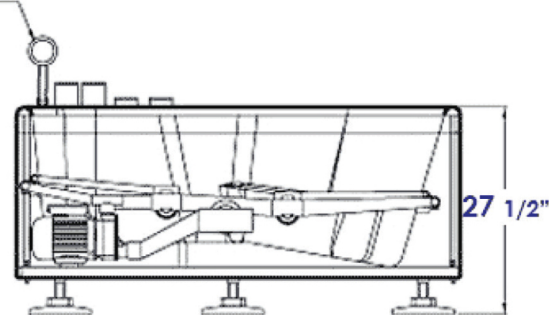

**AM175-R**

57" White Acrylic Corner Jetted Whirlpool Bath tub  
w/ Fixtures

**EAGO** USA

**Hand Held Shower Head**

**Note:** All product dimensions are approximate and should be verified on site prior to installation.  
Visit [www.EAGOUSA.com](http://www.EAGOUSA.com) for more information.