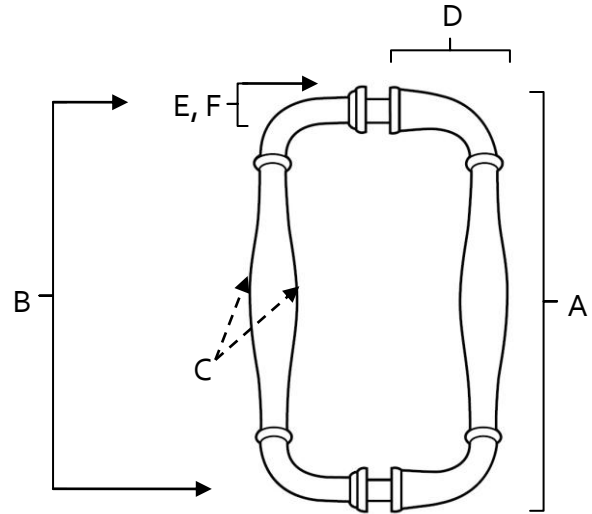

**SPECIFICATIONS**

**CHARLIE'S COLLECTION  
BACK-TO-BACK PULLS**

**FEATURES**

- Traditional styling
- Multiple finishes
- Concealed installation

**WARRANTY**

Limited lifetime

**FINISHES**

- Antique English (AE)
- Antique English Matte (AEM)
- Barcelona (BARC)
- Bronze (BRZ)
- Chocolate Bronze (CHBRZ)
- Matte Black (MB)
- Polished Antique (PA)
- Polished Brass (PB)
- Polished Brass/Non-Lacquered (PB/NL)
- Polished Chrome (PC)
- Polished Nickel (PN)
- Satin Brass (SB)
- Satin Nickel (SN)

**MATERIAL**

Brass

Item#	A	B	C	D	E (L)	F (W)
G726-6	6 5/8"	6"	3/4"	1 1/2"	5/8"	5/8"
G726-8	8 5/8"	8"	3/4"	1 1/2"	3/4"	3/4"

**KEY:**

- A - Overall Length
- B - Center to Center
- C - Handle Width
- D - Projection
- E - Mount Length
- F - Mouth Width

NOTE: Dimensions and specifications are subject to change without notice.