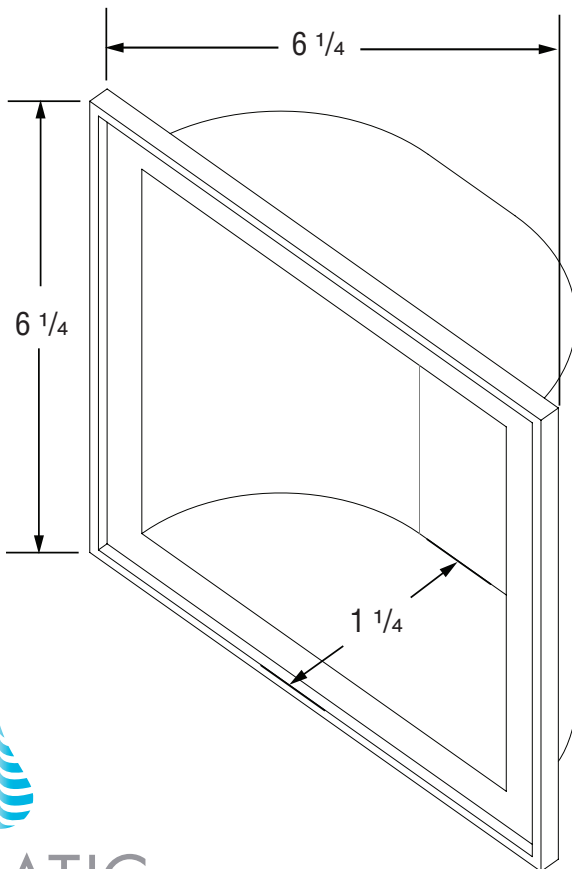

SOAP DISH – ACCESSORIES

6 1/4 x 1 1/4 x 6 1/4 inches

FEATURES

- Stainless steel
- Removable clear soap tray
- Recessed installation
- Factory installed

OPTIONS

- Available Colors:
White (Powder Coated)

AQUATIC ADVANTAGE