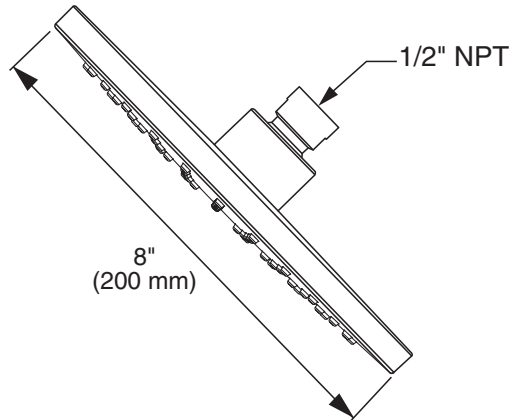

**MODEL NUMBER:**

□ 1660.528 Water-Saving Showerhead

**GENERAL DESCRIPTION:**

Single function showerhead. Full spray pattern. Brass ball joint. Easy clean spray nozzles. 1.8 gpm / 6.8L/min. maximum flow rate.

EPA  
WATERSENSE®  
CERTIFIED

**SUGGESTED SPECIFICATION**

Showerhead shall save 30% in water usage. Showerhead shall have 1 spray pattern and brass ball joint. Fitting shall be American Standard Model # 1660.528.\_\_\_\_\_.

**CODES AND STANDARDS**

These products meet or exceed the following codes and standards:

**ASME A112.18.1**  
**CSA B125.1**

Product Number	Description	Finishes		
		Polished Chrome	PVD Brushed Nickel	Matte Black
		002	295	243
1660.528	Water-Saving Showerhead Only			