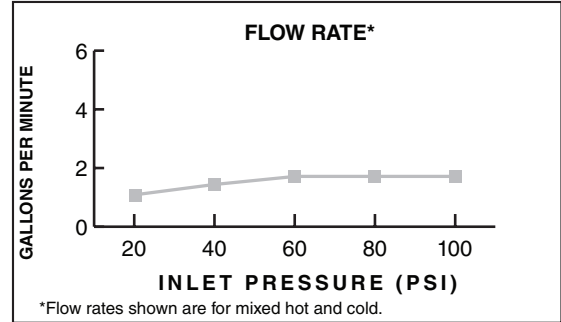

CODES AND STANDARDS

These products meet or exceed the following codes and standards:

ASME A112.18.1
CSA B125.1

Product Number	Description	Finishes		
		Polished Chrome	PVD Brushed Nickel	Matte Black
		002	295	243
1660.528	Water-Saving Showerhead Only