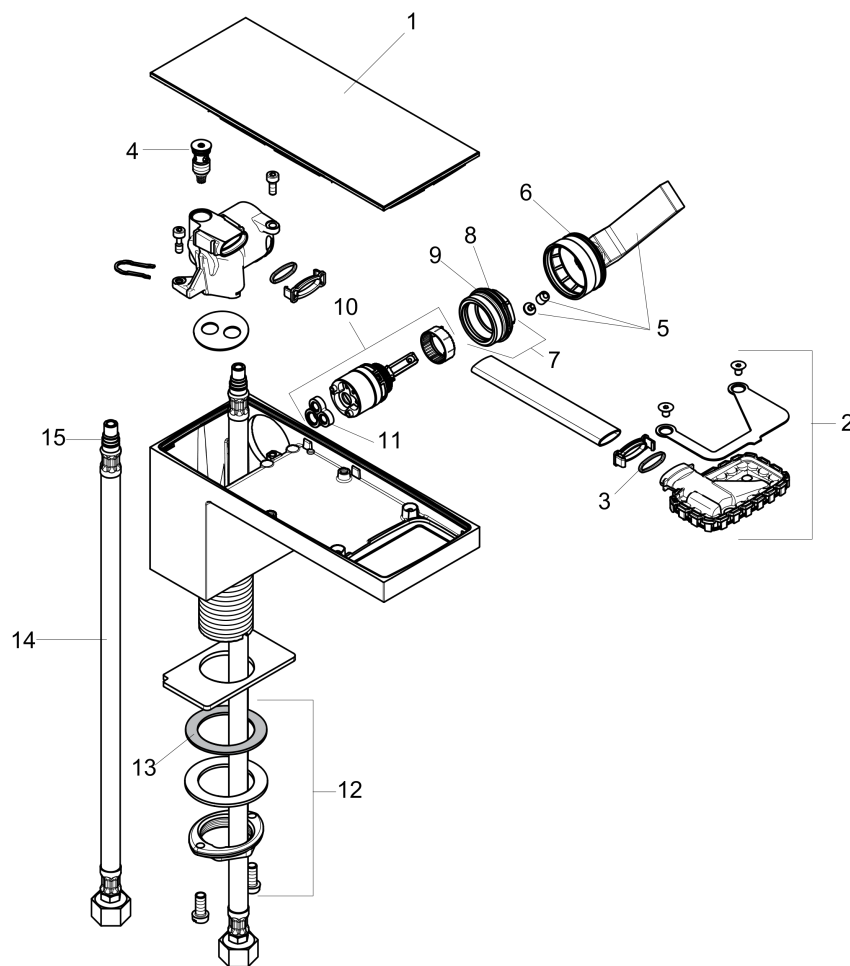

### product features

- ComfortZone 230
- projection 196 mm
- plate of glass made of safety glass
- spray type: PowderRain
- flow rate at 3 bar: 4.5 l/min
- ceramic cartridge
- temperature limitation adjustable
- with isolated water conduction
- suitable for continuous flow water heaters
- connection type: G 3/8 connections
- connection dimension: DN15
- handle position on the side: top-side at the spout (generally suitable for wash bowls)
- ADA/IAPMO/3016
- CEC/California/Watersaving
- cUPC/IAPMO/3016/Lavs/1,2gpm
- DOE/FTC
- WaterSense/IAPMO/5921/Lavs
- NSF372(LL)/Iapmo/6738-(No NSF Logo!)
- NSF61/IAPMO/N3016-(No NSF Logo!)
- TECQ/Texas Registered

## Exploded Drawing

Year of production: >02/19

**AXOR MyEdition**  
**Single lever basin mixer 230**  
 Surfaces: **Chrome/Black Glass**    Article Number: **47020601**

## Spare part list

Year of production: >02/19

Pos.	Description	Article Number	PC	PU
1	cover	47901600	0	1
2	spray former	93385000	0	1
3	O-ring 13x1,5	98475000	0	1
4	O-ring 8x1,75	97827000	0	1
5	handle	93386000	0	1
6	O-ring 33x1,5	98164000	0	1
7	nut	92926000	0	1
8	O-ring 30x1,5	98433000	0	1
9	O-ring 25x1,5	98146000	0	1
10	cartridge, assy	92900000	0	1
11	seal	93383000	0	1
12	fixing set (Ø 32)	13961000	0	1
13	lever collar	97548000	0	1
14	connection hose 35½" M8x0,75 3/8"	96316001	0	1
15	O-ring 7x1,5	98422000	0	1