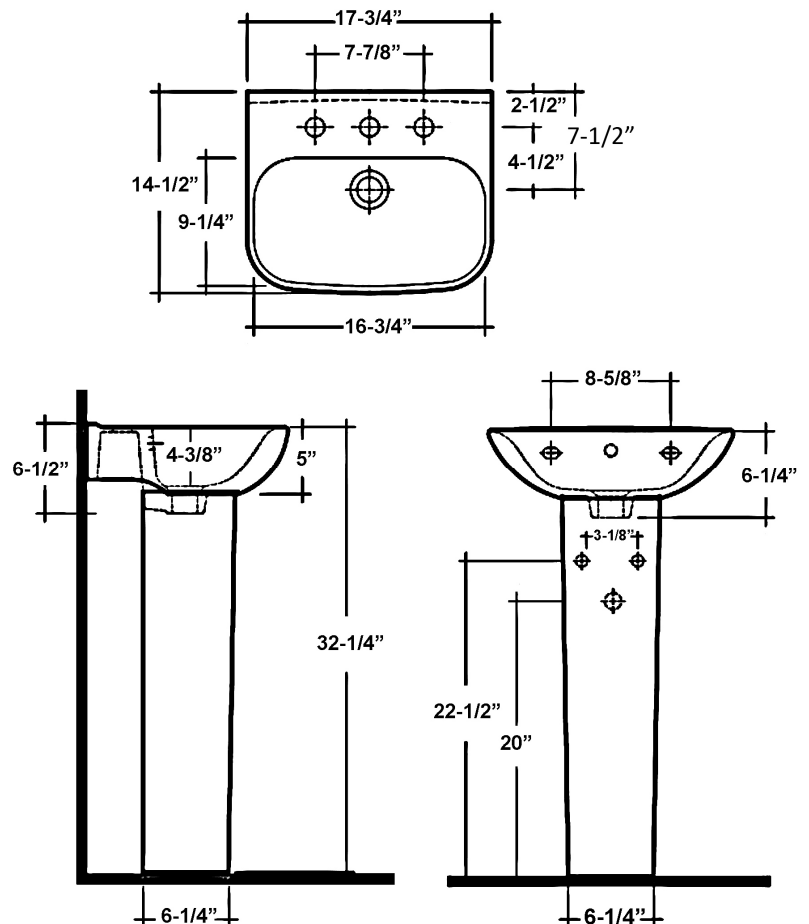

EDEN 450 PEDESTAL LAVATORY

Cat. No.
3-110X

Faucet Not Included

W: 17-³/₄"
D: 14-¹/₂"
H: 32-¹/₄"

Column: 6-¹/₄" L X 6-¹/₄" W X 27-¹/₂" H

Back of basin to center of faucet: 2-¹/₂"
Back of basin to center of drain: 7-¹/₂"
Mount bolts height: 30"
Mount holes cc: 8-⁵/₈"
Weight: 44 lbs.

Interior Dimensions:

Basin interior: 16-³/₄" x 9-¹/₄"
Basin depth: 4-³/₈"
Faucet and spout holes: 1-³/₈"

Features:

- ▶ Made of Vitreous China
- ▶ Available for 1 hole (3-1101WH), 4" centerset (3-1104WH) and 8" widespread (3-1108WH)
- ▶ Pre-drilled overflow hole
- ▶ Column is open in back
- ▶ Mounting hardware Included
- ▶ For ease installation order hangers (pair) or bracket (one)

Colors:

WH White

Compliance Certification

Meets or exceeds the following specifications: ASME A112.19.2-2018 and CSA B45.1-18 for ceramic plumbing fixtures.

Dimensions of fixture are nominal and may vary within the range of tolerances established by ASME Standard A112.19.2-2018. Dimensions and specifications subject to change without notice.