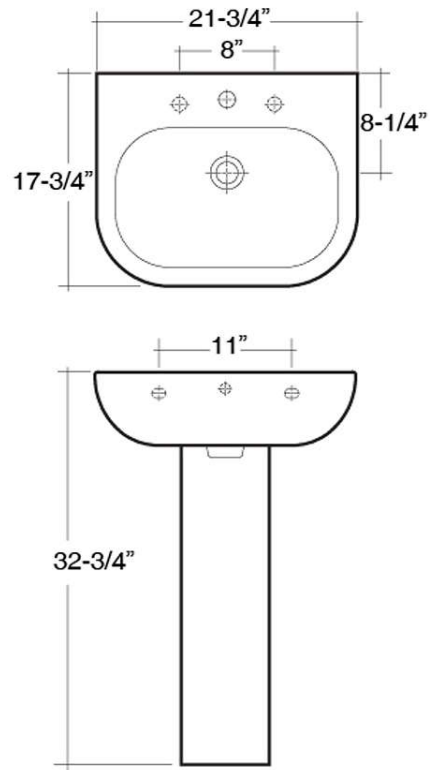

TONIQUE 550 PEDESTAL LAVATORY

Cat. No.
3-203X

W: 21-3/4"
D: 17-3/4"
H: 32-3/4"

Column Dimensions

Column: 7" X 7" X 26"
Water depth 3" to overflow

Interior Dimensions:

Basin interior:	18-1/2" L X 12" W
Basin depth:	4-1/4"
Mount bolts height:	31-1/4"
Mount holes cc:	11"
Back of basin to center of faucet:	2-1/4"
Back of basin to center of drain:	8-1/4"
Faucet hole diameter:	1-3/8"

Features:

- ▶ Made of Vitreous China
- ▶ Available for 1 hole (3-2031), 4" centerset (3-2034) 8" widespread (3-2038)
- ▶ Pre-drilled overflow hole
- ▶ Back of column is open
- ▶ Mounting Hardware included
- ▶ For ease installation order Hangers (pair) or Bracket (one)

Colors:
WH White

Compliance Certification

- Meets or exceeds the following specifications: ASME A112.19.2
- 2018 and CSA B45.1-18 for plumbing fixtures.

Dimensions of fixture are nominal and may vary within the range of tolerances established by ASME Standard A112.19.2-2018. Dimensions and specifications subject to change without notice.