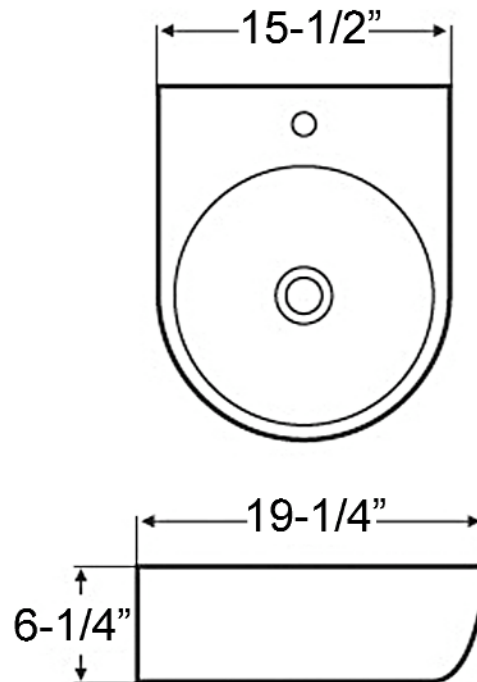

ELLA 15" WALL HUNG BASIN

Cat. No
4-1124

Faucet not included

Mounting hardware

W: 15-1/2"
D: 19-1/4"
H: 6-1/4"
Water depth 3" to overflow

Interior Dimensions:

Basin Interior Diameter:	13-3/8"
Basin Depth:	4-1/4"
Back of basin to center of faucet:	2-1/2"
Back of basin to center of drain:	11-5/8"
Mount holes cc:	2"
Faucet hole diameter:	1-3/8"

Features:

- ▶ Wall hung basin
- ▶ Made of Vitreous China
- ▶ Pre-drilled with 1-3/8" single faucet hole
- ▶ Pre-drilled overflow
- ▶ Chrome overflow cover included
- ▶ Mounting hardware included
- ▶ Drain not provided

Colors
WH White

Meets or exceeds the following specifications: ASME A112.19.2 2018 and CSA B45.1-18 for ceramic plumbing fixtures.

Dimensions of fixture are nominal and may vary within the range of tolerances established by ASME Standard A112.19.2.2018. Dimensions and specifications subject to change without notice.