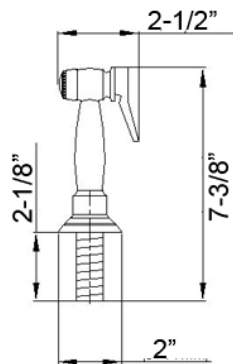

HARDING KITCHEN BRIDGE FAUCET WITH SIDESPRAY

Cat. No.
KFB512-PL

Features:

- ▶ Constructed of lead free solid brass
- ▶ Gooseneck swivel spout
- ▶ Porcelain lever handles
- ▶ Includes brass sidespray with hose
- ▶ Includes connection hoses
- ▶ Height to spout is 10-3/8"
- ▶ Spout reach is 8-1/4"
- ▶ Ceramic disc cartridges
- ▶ Flow rate is 1.8 GPM at 60 psi
- ▶ IAPMO/CEC/cUPC/AB1953 Certified

Finishes:

- BN** Brushed Nickel
- CP** Polished Chrome
- ORB** Oil Rubbed Bronze

Width: 14"
Height: 15"

Dimensions of fixture are nominal and may vary. Dimensions and specifications subject to change without notice.