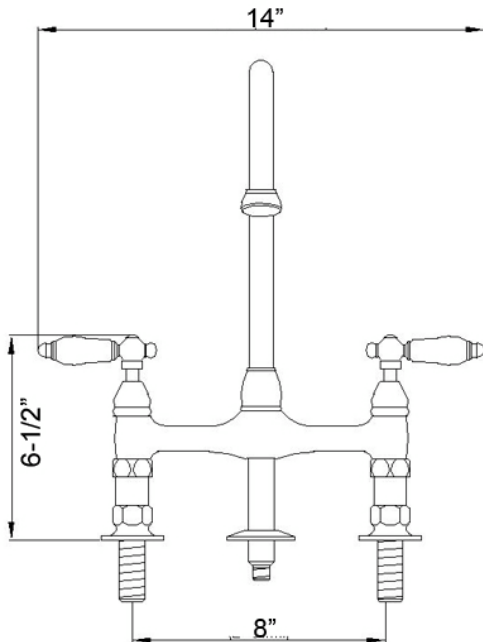

HARDING KITCHEN BRIDGE FAUCET WITH SIDESPRAY

Cat. No.
KFB512-PL

Features:

- ▶ Constructed of lead free solid brass
- ▶ Gooseneck swivel spout
- ▶ Porcelain lever handles
- ▶ Includes brass sidespray with hose
- ▶ Includes connection hoses
- ▶ Height to spout is 10-3/8"
- ▶ Spout reach is 8-1/4"
- ▶ Ceramic disc cartridges
- ▶ Flow rate is 1.8 GPM at 60 psi
- ▶ IAPMO/CEC/cUPC/AB1953 Certified

Finishes:

- BN** Brushed Nickel
- CP** Polished Chrome
- ORB** Oil Rubbed Bronze

Width: 14"
Height: 15"

Dimensions of fixture are nominal and may vary. Dimensions and specifications subject to change without notice.