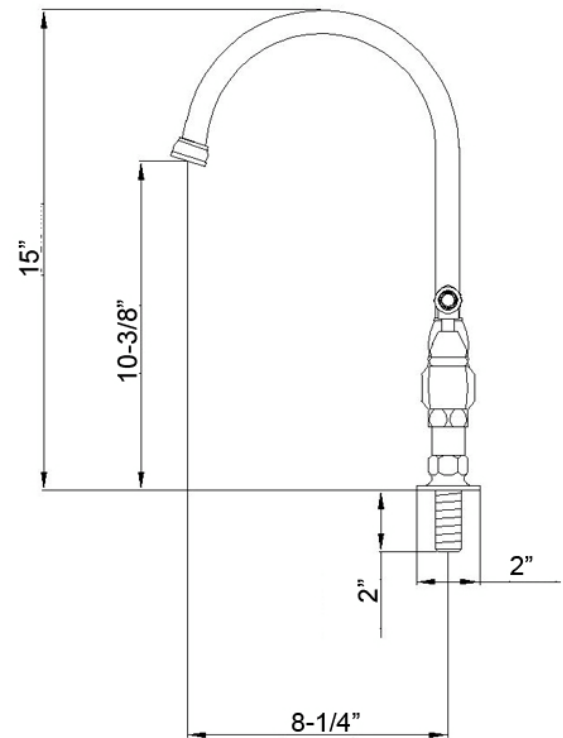

HARDING KITCHEN BRIDGE FAUCET WITH SIDESPRAY

Cat. No.
KFB512-PL

Features:

- ▶ Constructed of lead free solid brass
- ▶ Gooseneck swivel spout
- ▶ Porcelain lever handles
- ▶ Includes brass sidespray with hose
- ▶ Includes connection hoses
- ▶ Height to spout is 10-3/8"
- ▶ Spout reach is 8-1/4"
- ▶ Ceramic disc cartridges
- ▶ Flow rate is 1.8 GPM at 60 psi
- ▶ IAPMO/CEC/cUPC/AB1953 Certified

Finishes:

- BN** Brushed Nickel
- CP** Polished Chrome
- ORB** Oil Rubbed Bronze

Width: 14"
Height: 15"

Dimensions of fixture are nominal and may vary. Dimensions and specifications subject to change without notice.