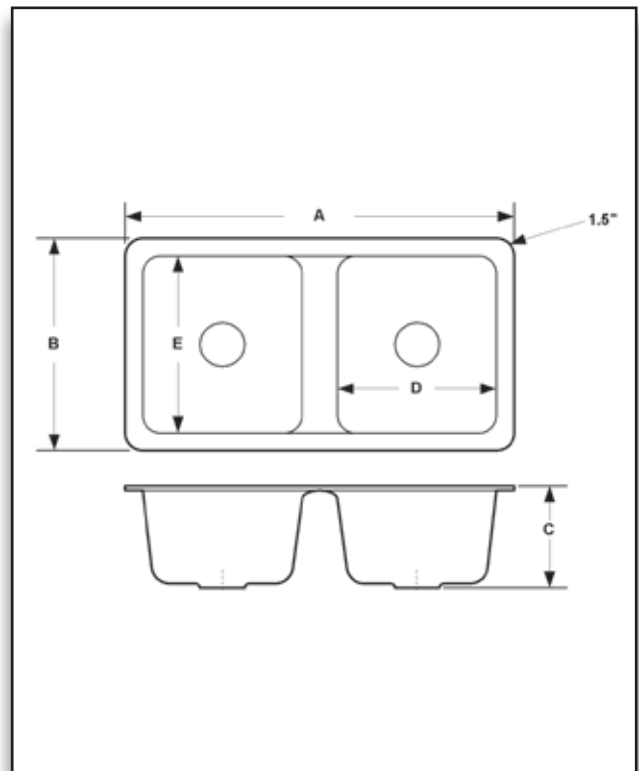

Flat Rim Kitchen Sink
Undercounter Mount
Includes UM 25 Mounting Kit

Cat. No.	Size	Specs (inches)						Ship Wt.
		A	B	C	D	E	F	
730-A	30" x 18"	30	18	8.5	12.5	15.5	13	90 lbs.
730-B	30" x 20"	30	20	8.5	12.5	17.5	13	95 lbs.
730-C	32" x 18"	32	18	8.5	13.5	15.5	16	98 lbs.
730-D	32" x 20"	32	20	8.5	13.5	17.5	16	100 lbs.

ACID RESISTANT ENAMEL ON CAST IRON
*Rough-in dimensions may vary 1/4"