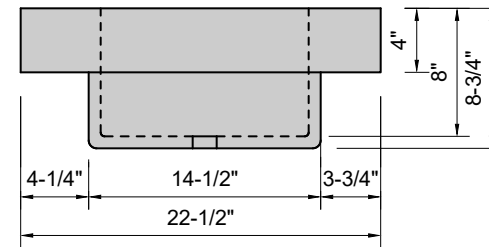

TOP VIEW

FRONT VIEW

SIDE VIEW

Model #: BA-36-00
Basin
no faucet holes