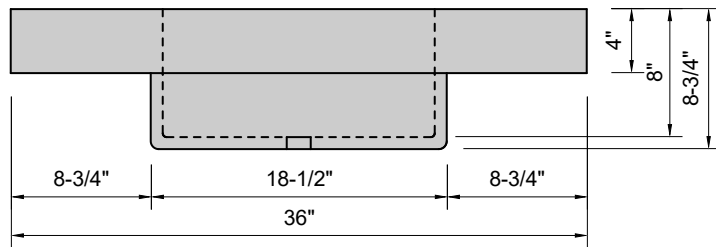

TOP VIEW

FRONT VIEW

SIDE VIEW

Model #: BA-36-00
Basin
no faucet holes