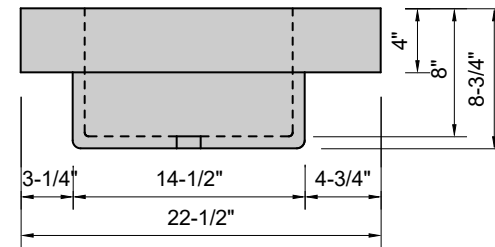

TOP VIEW

FRONT VIEW

SIDE VIEW

Model #: BA-36-01
Basin
single faucet hole