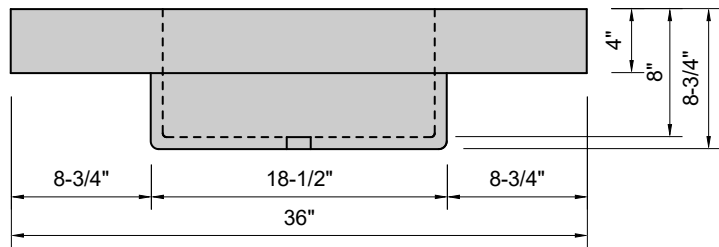

TOP VIEW

FRONT VIEW

SIDE VIEW

Model #: BA-36-01
Basin
single faucet hole