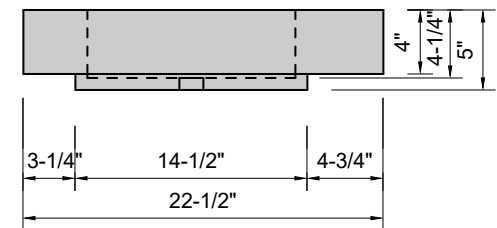

TOP VIEW

FRONT VIEW

SIDE VIEW

Model #: CH-72-01
Channel
single faucet holes