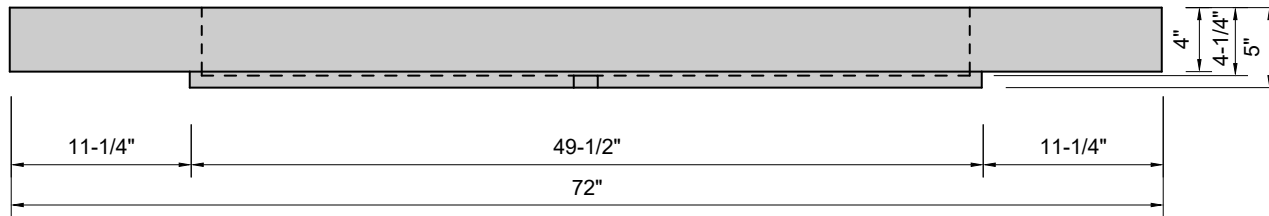

TOP VIEW

FRONT VIEW

SIDE VIEW

Model #: CH-72-01
Channel
single faucet holes