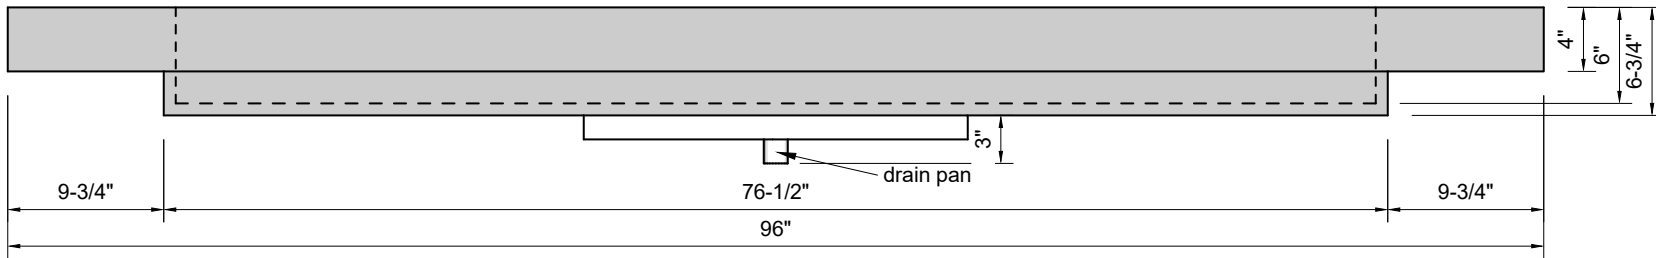

TOP VIEW

FRONT VIEW

SIDE VIEW

**Model #: CR-96-00**  
**Commercial Ramp**  
**no faucet holes**