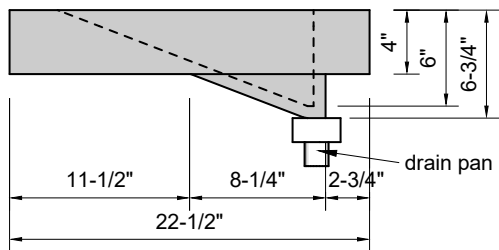

TOP VIEW

FRONT VIEW

SIDE VIEW

**Model #: CR-96-00**  
**Commercial Ramp**  
**no faucet holes**