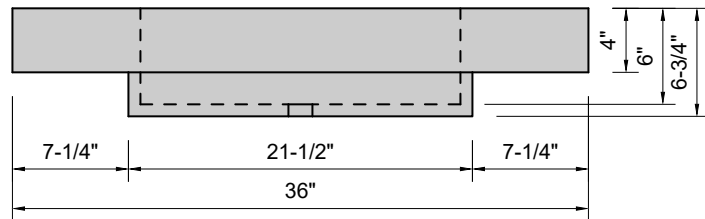

TOP VIEW

FRONT VIEW

SIDE VIEW

Model #: CU-36-00
Cube
no faucet holes