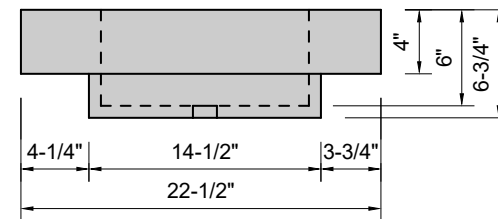

TOP VIEW

FRONT VIEW

SIDE VIEW

Model #: CU-36-00
Cube
no faucet holes