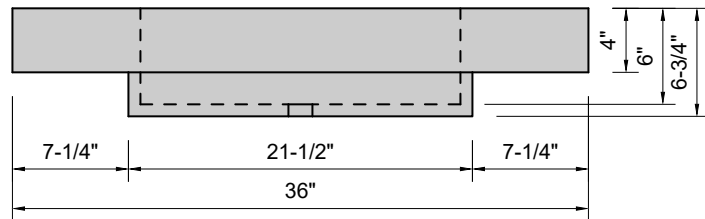

TOP VIEW

FRONT VIEW

SIDE VIEW

**Model #: CU-36-01**  
**Cube**  
**single faucet hole**