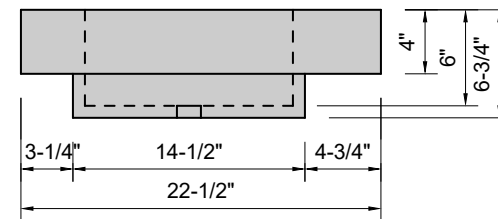

TOP VIEW

FRONT VIEW

SIDE VIEW

**Model #: CU-36-01**  
**Cube**  
**single faucet hole**