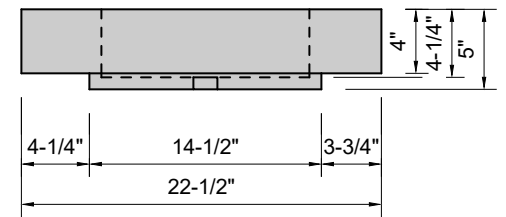

TOP VIEW

FRONT VIEW

SIDE VIEW

BACK VIEW

Model #: FLCH-72-00
Channel (floating)
no faucet holes