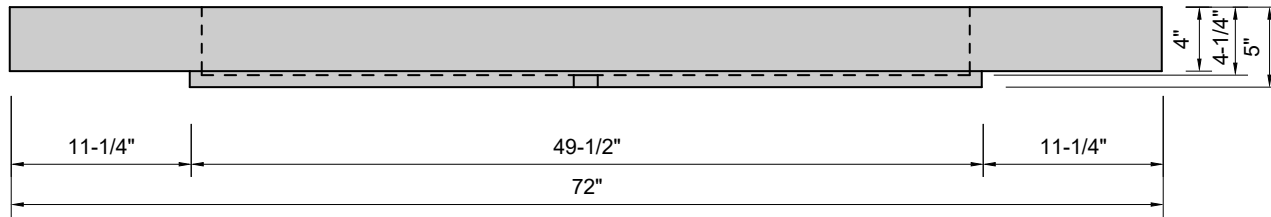

TOP VIEW

FRONT VIEW

SIDE VIEW

BACK VIEW

Model #: FLCH-72-00
Channel (floating)
no faucet holes