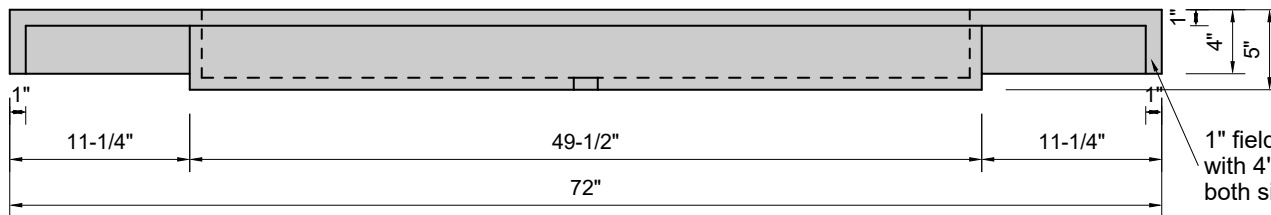

TOP VIEW

FRONT VIEW

SIDE VIEW

BACK VIEW

Model #: FLCH-72-00
Channel (floating)
no faucet holes