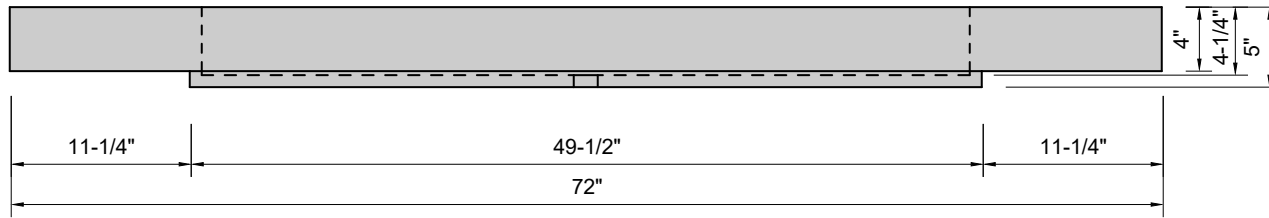

TOP VIEW

FRONT VIEW

SIDE VIEW

BACK VIEW

Model #: FLCH-72-03
Channel (floating)
8" widespread faucet holes