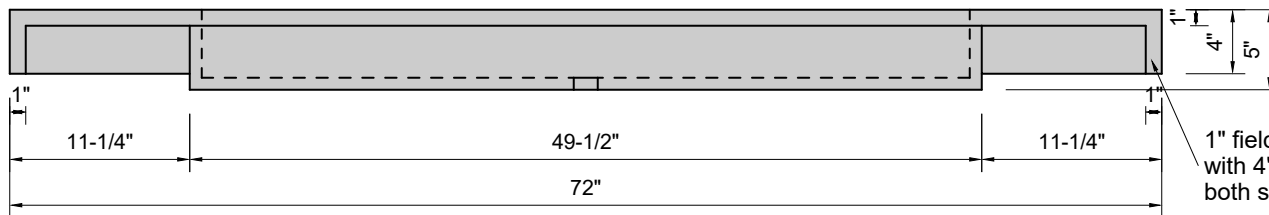

TOP VIEW

FRONT VIEW

SIDE VIEW

BACK VIEW

Model #: FLCH-72-03
Channel (floating)
8" widespread faucet holes