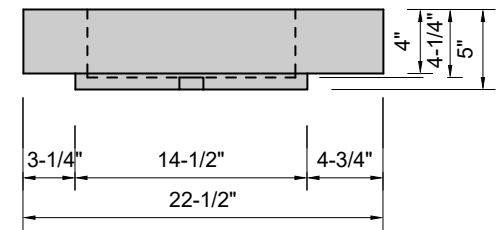

TOP VIEW

FRONT VIEW

SIDE VIEW

BACK VIEW

Model #: FLCH-72-03
Channel (floating)
8" widespread faucet holes