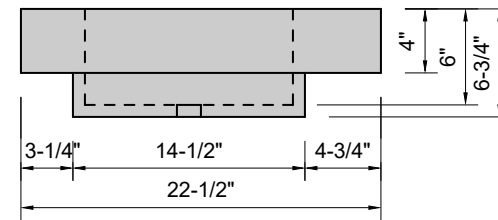

TOP VIEW

FRONT VIEW

SIDE VIEW

BACK VIEW

Model #: FLCU-36-01
Cube (floating)
single faucet hole