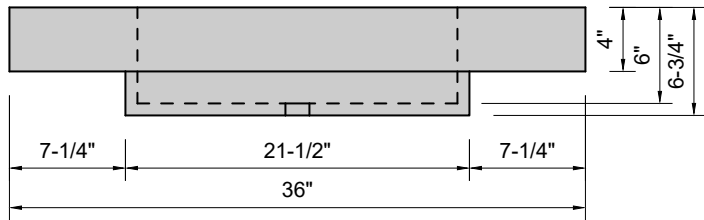

TOP VIEW

FRONT VIEW

SIDE VIEW

BACK VIEW

Model #: FLCU-36-01
Cube (floating)
single faucet hole