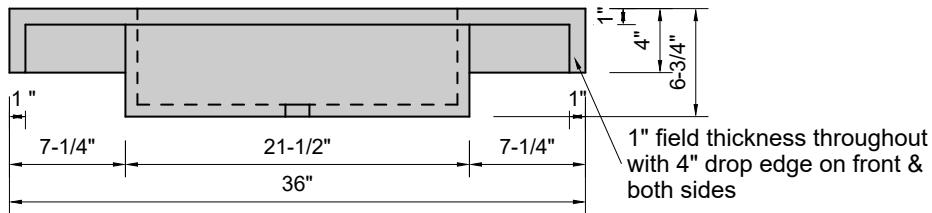

TOP VIEW

FRONT VIEW

SIDE VIEW

BACK VIEW

Model #: FLCU-36-01
Cube (floating)
single faucet hole