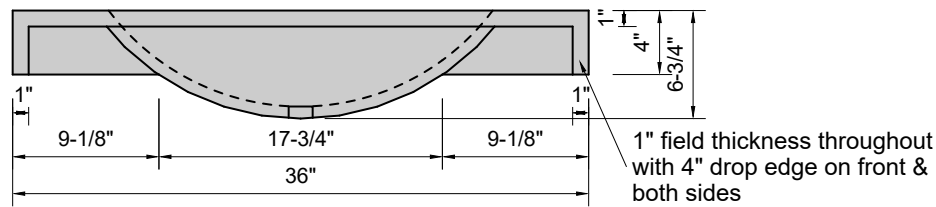

TOP VIEW

FRONT VIEW

SIDE VIEW

BACK VIEW

Model #: FLHB-36-03
Half Barrel (floating)
8" widespread faucet holes