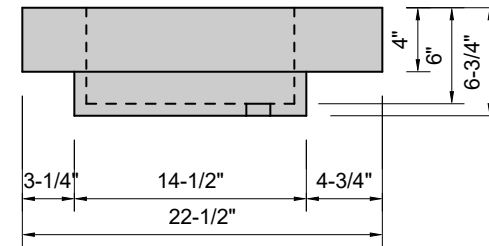

TOP VIEW

FRONT VIEW

SIDE VIEW

BACK VIEW

Model #: FLHB-36-03
Half Barrel (floating)
8" widespread faucet holes