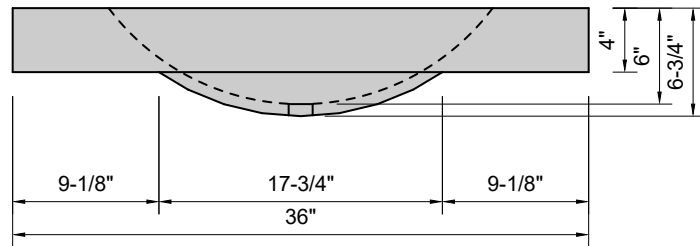

TOP VIEW

FRONT VIEW

SIDE VIEW

BACK VIEW

Model #: FLHB-36-03
Half Barrel (floating)
8" widespread faucet holes