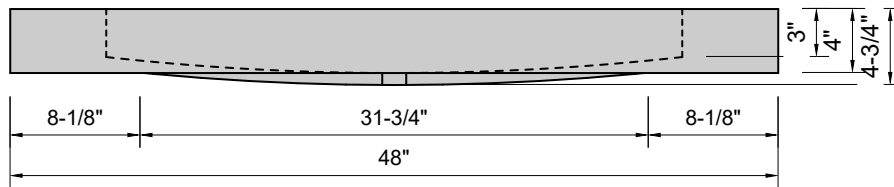

TOP VIEW

FRONT VIEW

SIDE VIEW

BACK VIEW

Model #: FLMW-48-00
Modified Wave (floating)
no faucet holes