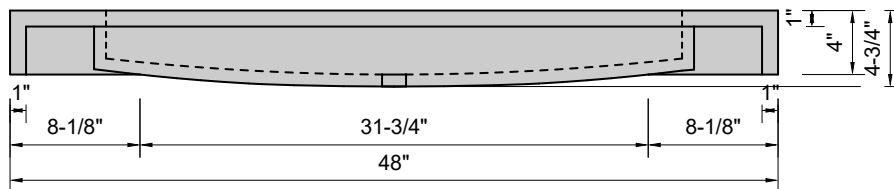

TOP VIEW

FRONT VIEW

SIDE VIEW

BACK VIEW

Model #: FLMW-48-00
Modified Wave (floating)
no faucet holes