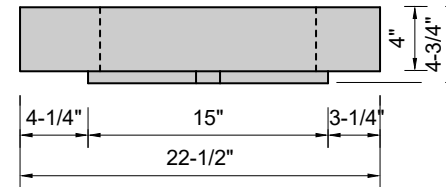

TOP VIEW

FRONT VIEW

SIDE VIEW

BACK VIEW

Model #: FLMW-48-00
Modified Wave (floating)
no faucet holes