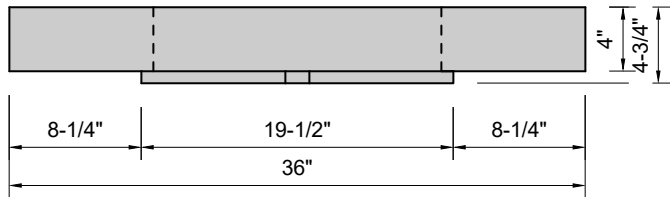

TOP VIEW

FRONT VIEW

SIDE VIEW

BACK VIEW

Model #: FLWH-36-00
Whisper (floating)
no faucet holes