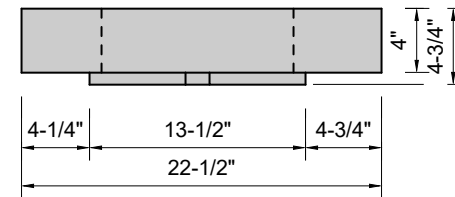

TOP VIEW

FRONT VIEW

SIDE VIEW

BACK VIEW

Model #: FLWH-36-00
Whisper (floating)
no faucet holes