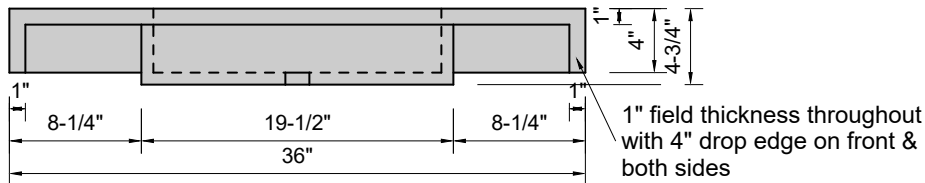

TOP VIEW

FRONT VIEW

SIDE VIEW

BACK VIEW

Model #: FLWH-36-00
Whisper (floating)
no faucet holes