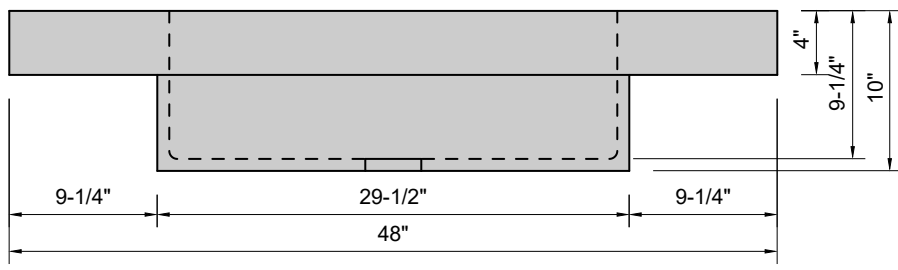

TOP VIEW

FRONT VIEW

SIDE VIEW

Model #: FS-48-01
Farm Sink
single faucet hole