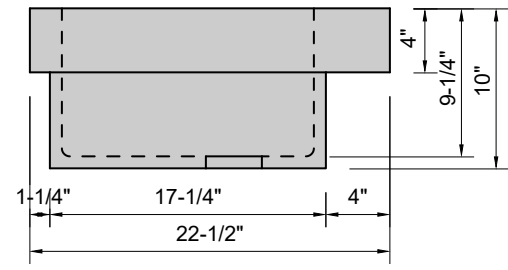

TOP VIEW

FRONT VIEW

SIDE VIEW

Model #: FS-48-01
Farm Sink
single faucet hole