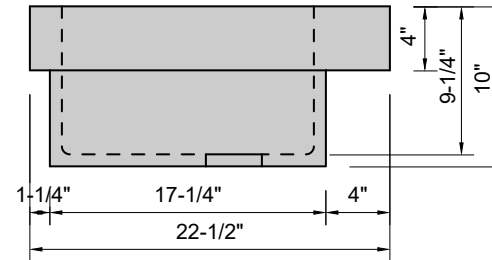

TOP VIEW

FRONT VIEW

SIDE VIEW

Model #: FS-48-03
Farm Sink
8" widespread faucet holes