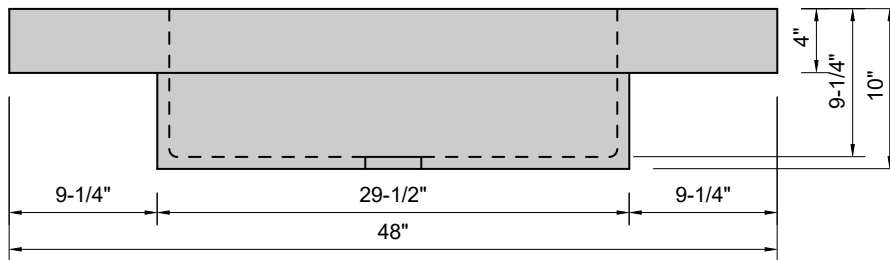

TOP VIEW

FRONT VIEW

SIDE VIEW

Model #: FS-48-03
Farm Sink
8" widespread faucet holes