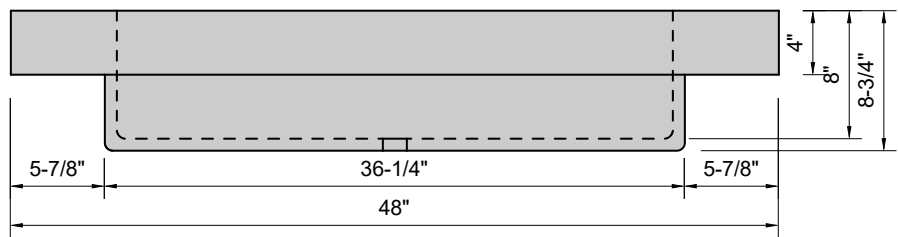

TOP VIEW

FRONT VIEW

SIDE VIEW

Model #: FSL-48-00
Farm Lavatory
no faucet holes