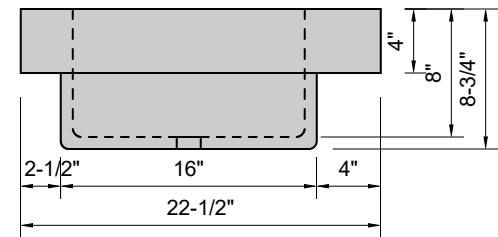

TOP VIEW

FRONT VIEW

SIDE VIEW

Model #: FSL-48-00
Farm Lavatory
no faucet holes