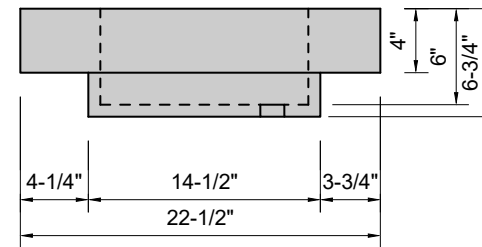

TOP VIEW

FRONT VIEW

SIDE VIEW

**Model #: HB-36-00**  
**Half Barrel**  
**no faucet holes**