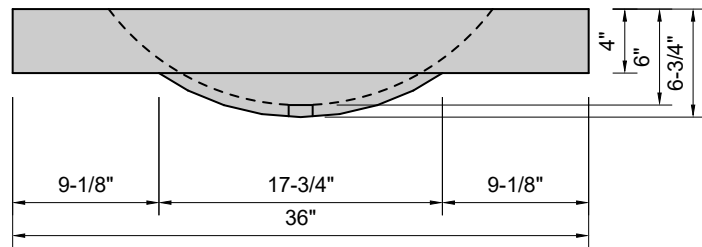

TOP VIEW

FRONT VIEW

SIDE VIEW

**Model #: HB-36-00**  
**Half Barrel**  
**no faucet holes**