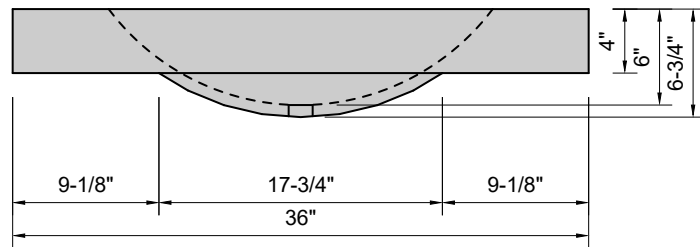

TOP VIEW

FRONT VIEW

SIDE VIEW

**Model #: HB-36-01**  
**Half Barrel**  
**single faucet hole**