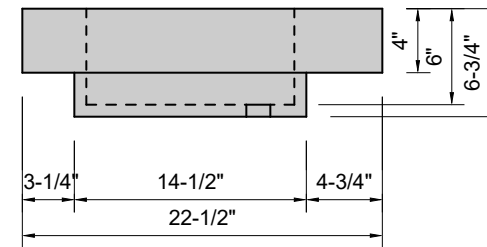

TOP VIEW

FRONT VIEW

SIDE VIEW

**Model #: HB-36-01**  
**Half Barrel**  
**single faucet hole**