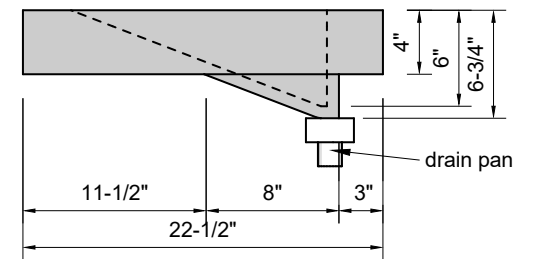

TOP VIEW

FRONT VIEW

SIDE VIEW

Model #: LR-72-00
Large Ramp
no faucet holes