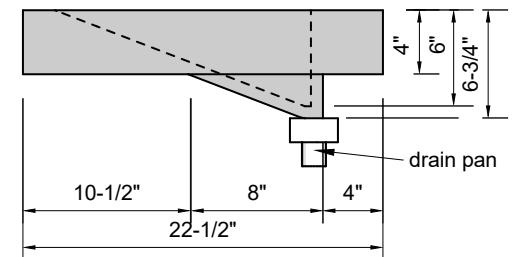

TOP VIEW

FRONT VIEW

SIDE VIEW

Model #: LR-72-01
Large Ramp
single faucet holes