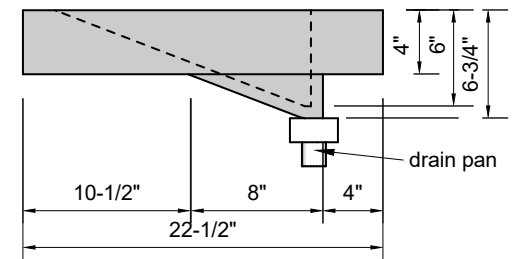

TOP VIEW

FRONT VIEW

SIDE VIEW

Model #: LR-72-03
Large Ramp
8" widespread faucet holes