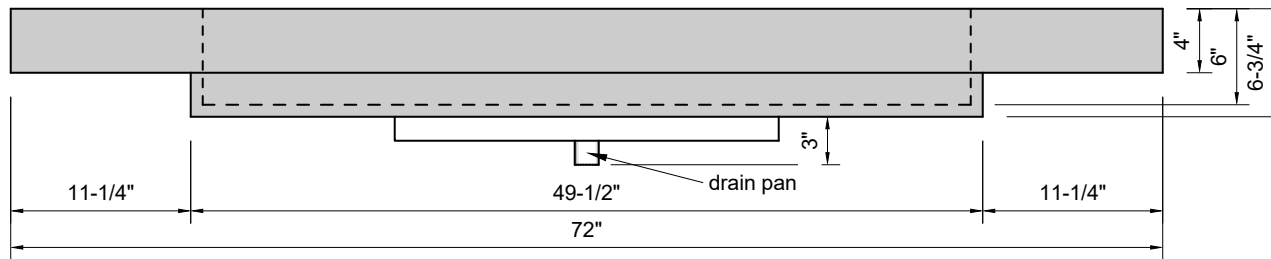

TOP VIEW

FRONT VIEW

SIDE VIEW

Model #: LR-72-03
Large Ramp
8" widespread faucet holes