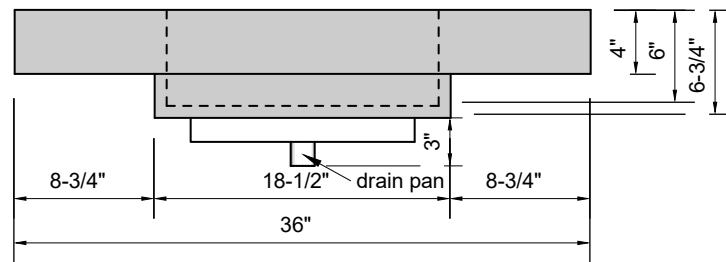

TOP VIEW

FRONT VIEW

SIDE VIEW

Model #: MR-36-01
Mini Ramp
single faucet hole