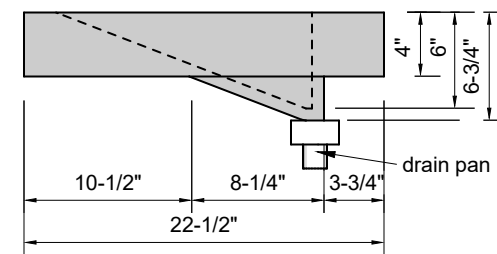

TOP VIEW

FRONT VIEW

SIDE VIEW

Model #: MR-36-01
Mini Ramp
single faucet hole