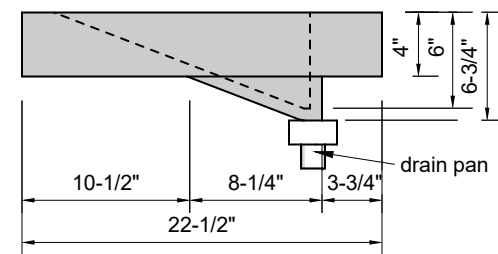

TOP VIEW

FRONT VIEW

SIDE VIEW

Model #: MR-36-03
Mini Ramp
8" widespread faucet holes