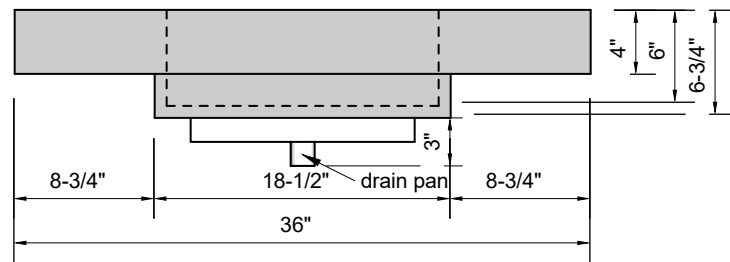

TOP VIEW

FRONT VIEW

SIDE VIEW

Model #: MR-36-03
Mini Ramp
8" widespread faucet holes