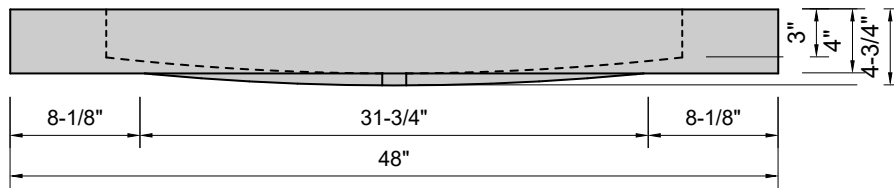

TOP VIEW

FRONT VIEW

SIDE VIEW

Model #: MW-48-01
Modified Wave
single faucet hole