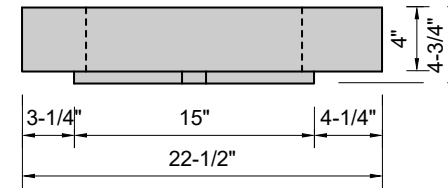

TOP VIEW

FRONT VIEW

SIDE VIEW

Model #: MW-48-01
Modified Wave
single faucet hole