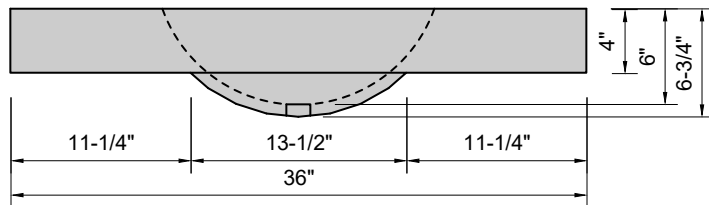

TOP VIEW

FRONT VIEW

SIDE VIEW

Model #: OV-36-00
Oval
no faucet holes