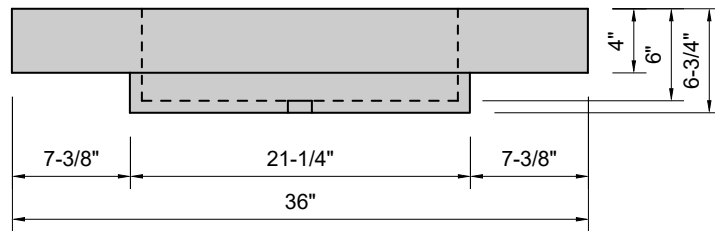

TOP VIEW

FRONT VIEW

SIDE VIEW

Model #: RT-36-00
Ramp Traditional Drain
no faucet holes