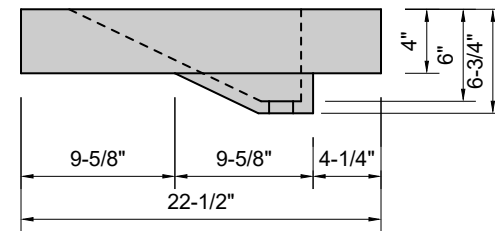

TOP VIEW

FRONT VIEW

SIDE VIEW

Model #: RT-36-00
Ramp Traditional Drain
no faucet holes