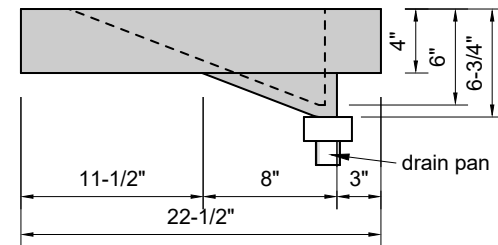

TOP VIEW

FRONT VIEW

SIDE VIEW

**Model #: SR-36-00**  
**Small Ramp**  
**no faucet holes**