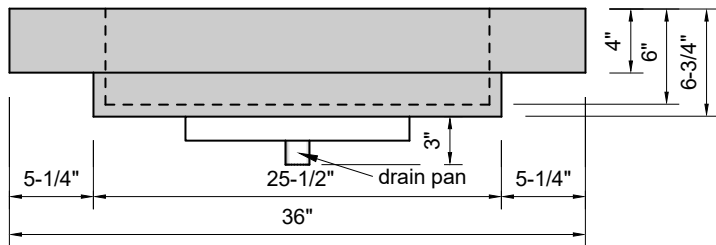

TOP VIEW

FRONT VIEW

SIDE VIEW

**Model #: SR-36-00**  
**Small Ramp**  
**no faucet holes**