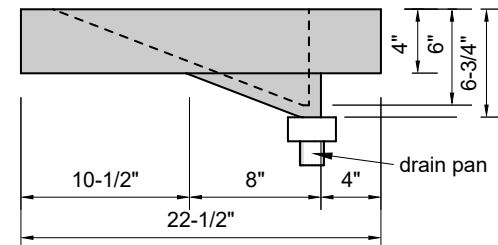

TOP VIEW

FRONT VIEW

SIDE VIEW

**Model #: SR-36-01**  
**Small Ramp**  
**single faucet hole**