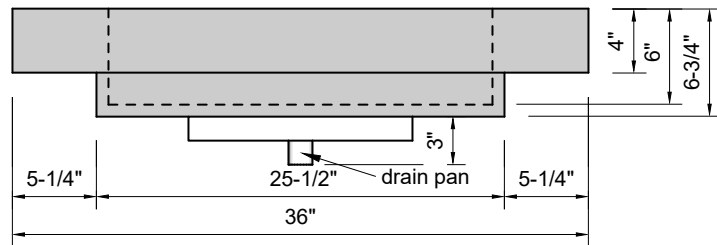

TOP VIEW

FRONT VIEW

SIDE VIEW

**Model #: SR-36-01**  
**Small Ramp**  
**single faucet hole**