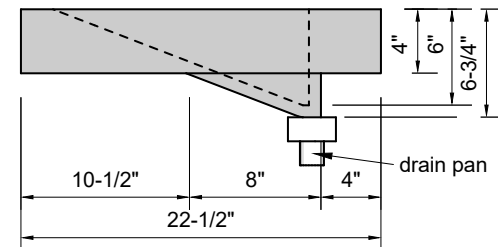

TOP VIEW

FRONT VIEW

SIDE VIEW

Model #: SR-36-03
Small Ramp
8" widespread faucet holes