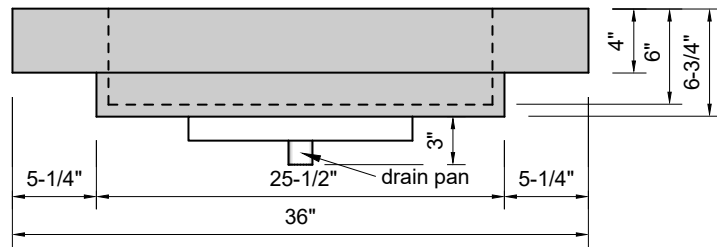

TOP VIEW

FRONT VIEW

SIDE VIEW

Model #: SR-36-03
Small Ramp
8" widespread faucet holes