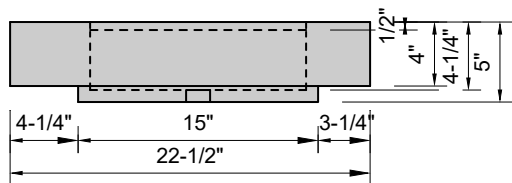

TOP VIEW

FRONT VIEW

SIDE VIEW

Model #: SW-96-00
Stretch Wave
no faucet holes