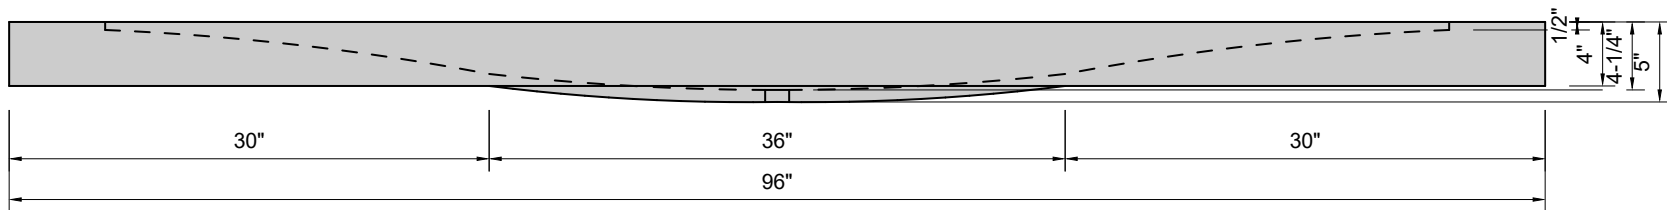

TOP VIEW

FRONT VIEW

SIDE VIEW

Model #: SW-96-00
Stretch Wave
no faucet holes