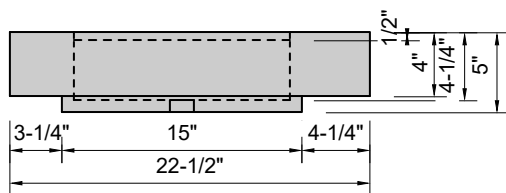

TOP VIEW

FRONT VIEW

SIDE VIEW

Model #: SW-96-01
Stretch Wave
single faucet holes