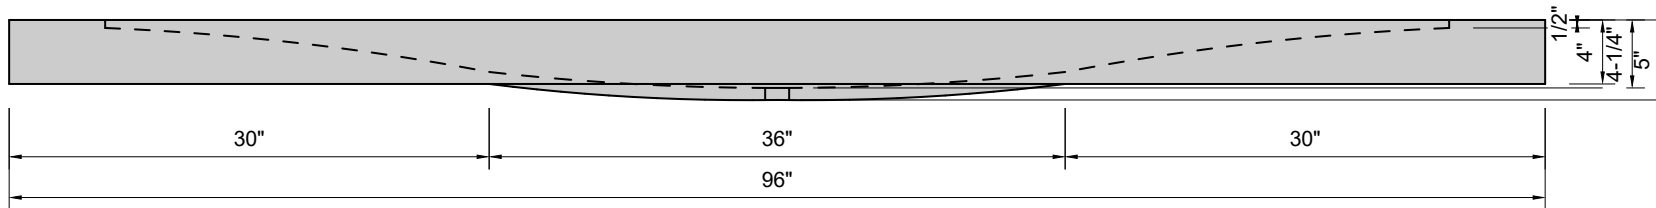

TOP VIEW

FRONT VIEW

SIDE VIEW

Model #: SW-96-01
Stretch Wave
single faucet holes