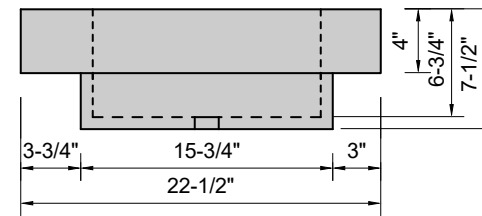

TOP VIEW

FRONT VIEW

SIDE VIEW

Model #: WA-36-00
Wave
no faucet holes