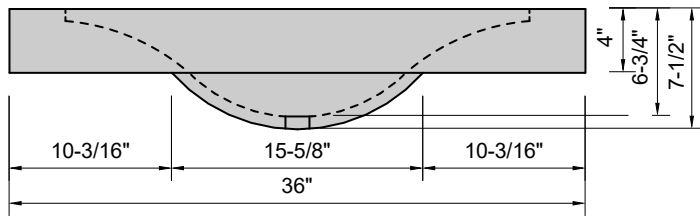

TOP VIEW

FRONT VIEW

SIDE VIEW

Model #: WA-36-00
Wave
no faucet holes