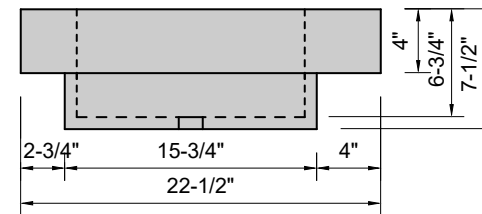

TOP VIEW

FRONT VIEW

SIDE VIEW

Model #: WA-36-01
Wave
single faucet hole