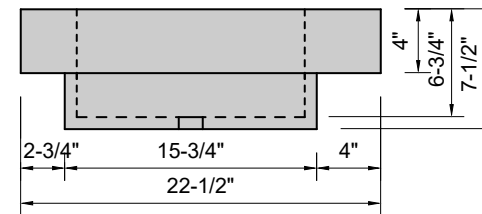

TOP VIEW

FRONT VIEW

SIDE VIEW

Model #: WA-36-03
Wave
8" widespread faucet holes