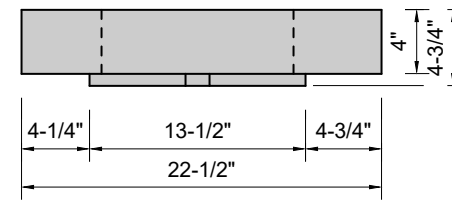

TOP VIEW

FRONT VIEW

SIDE VIEW

Model #: WH-36-00
Whisper
no faucet holes