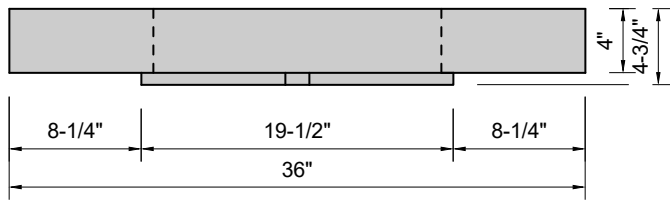

TOP VIEW

FRONT VIEW

SIDE VIEW

Model #: WH-36-00
Whisper
no faucet holes