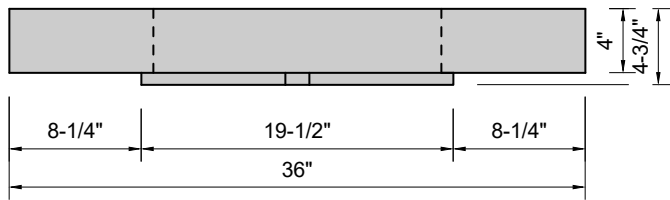

TOP VIEW

FRONT VIEW

SIDE VIEW

Model #: WH-36-01
Whisper
single faucet hole