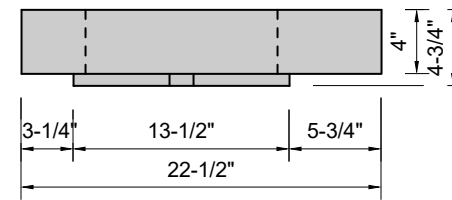

TOP VIEW

FRONT VIEW

SIDE VIEW

Model #: WH-36-01
Whisper
single faucet hole